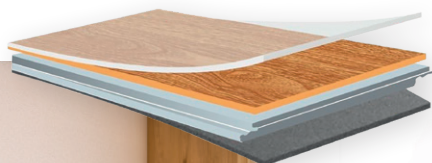

RIGID®

SPC vinyl floor

vinyl **NOVÉ**
generace